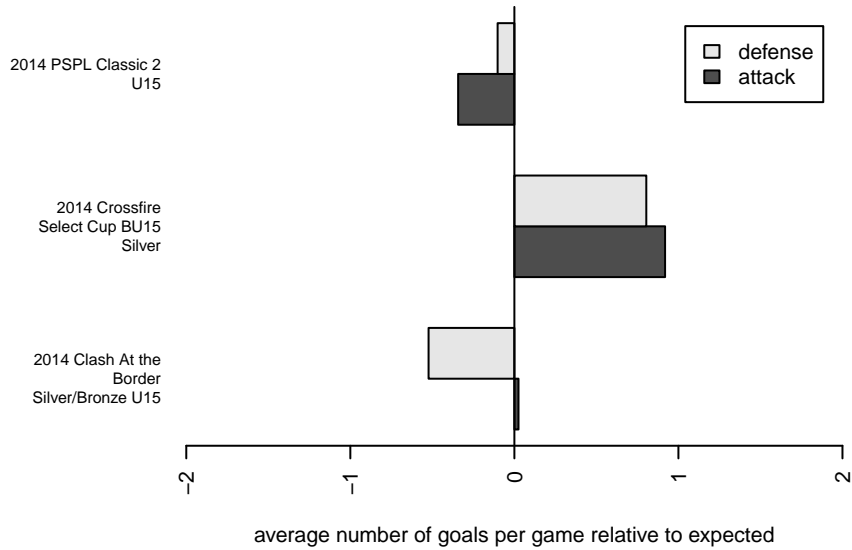

Performance relative to 13 month average