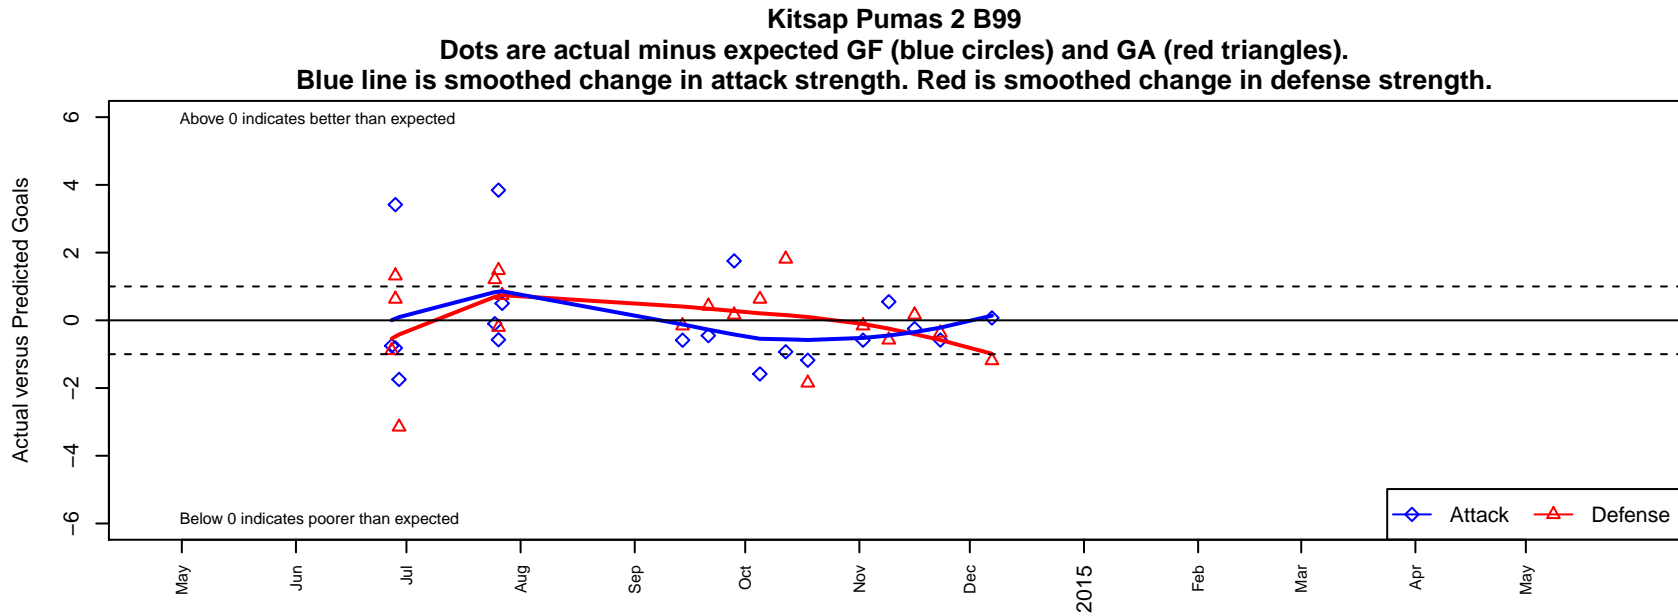

Kitsap Pumas 2 B99

Kitsap SC
 Bremerton, WA
 B99 total strength=1067
 attack=3.19 defense=1.99
 fall league = PSPL Classic 2 U15

alt names used:
 Kitsap Pumas BU15 B
 Kitsap Pumas BU15 B
 Kitsap Pumas B99 B

Venues played:
 2014 Clash At the Border Silver/Bronze U15
 2014 Crossfire Select Cup BU15 Silver
 2014 PSPL Classic 2 U15

**attack and defense variance (black dot)
relative to other teams
and top 10 in region**