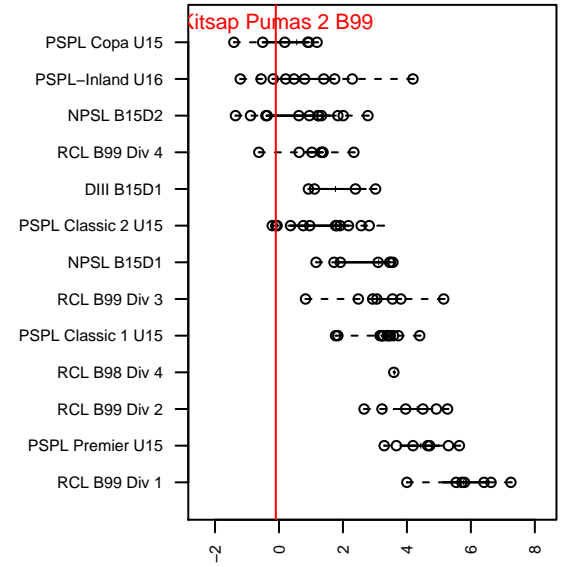

**attack and defense rating
relative to others at age
and all opponents in last 13 months**